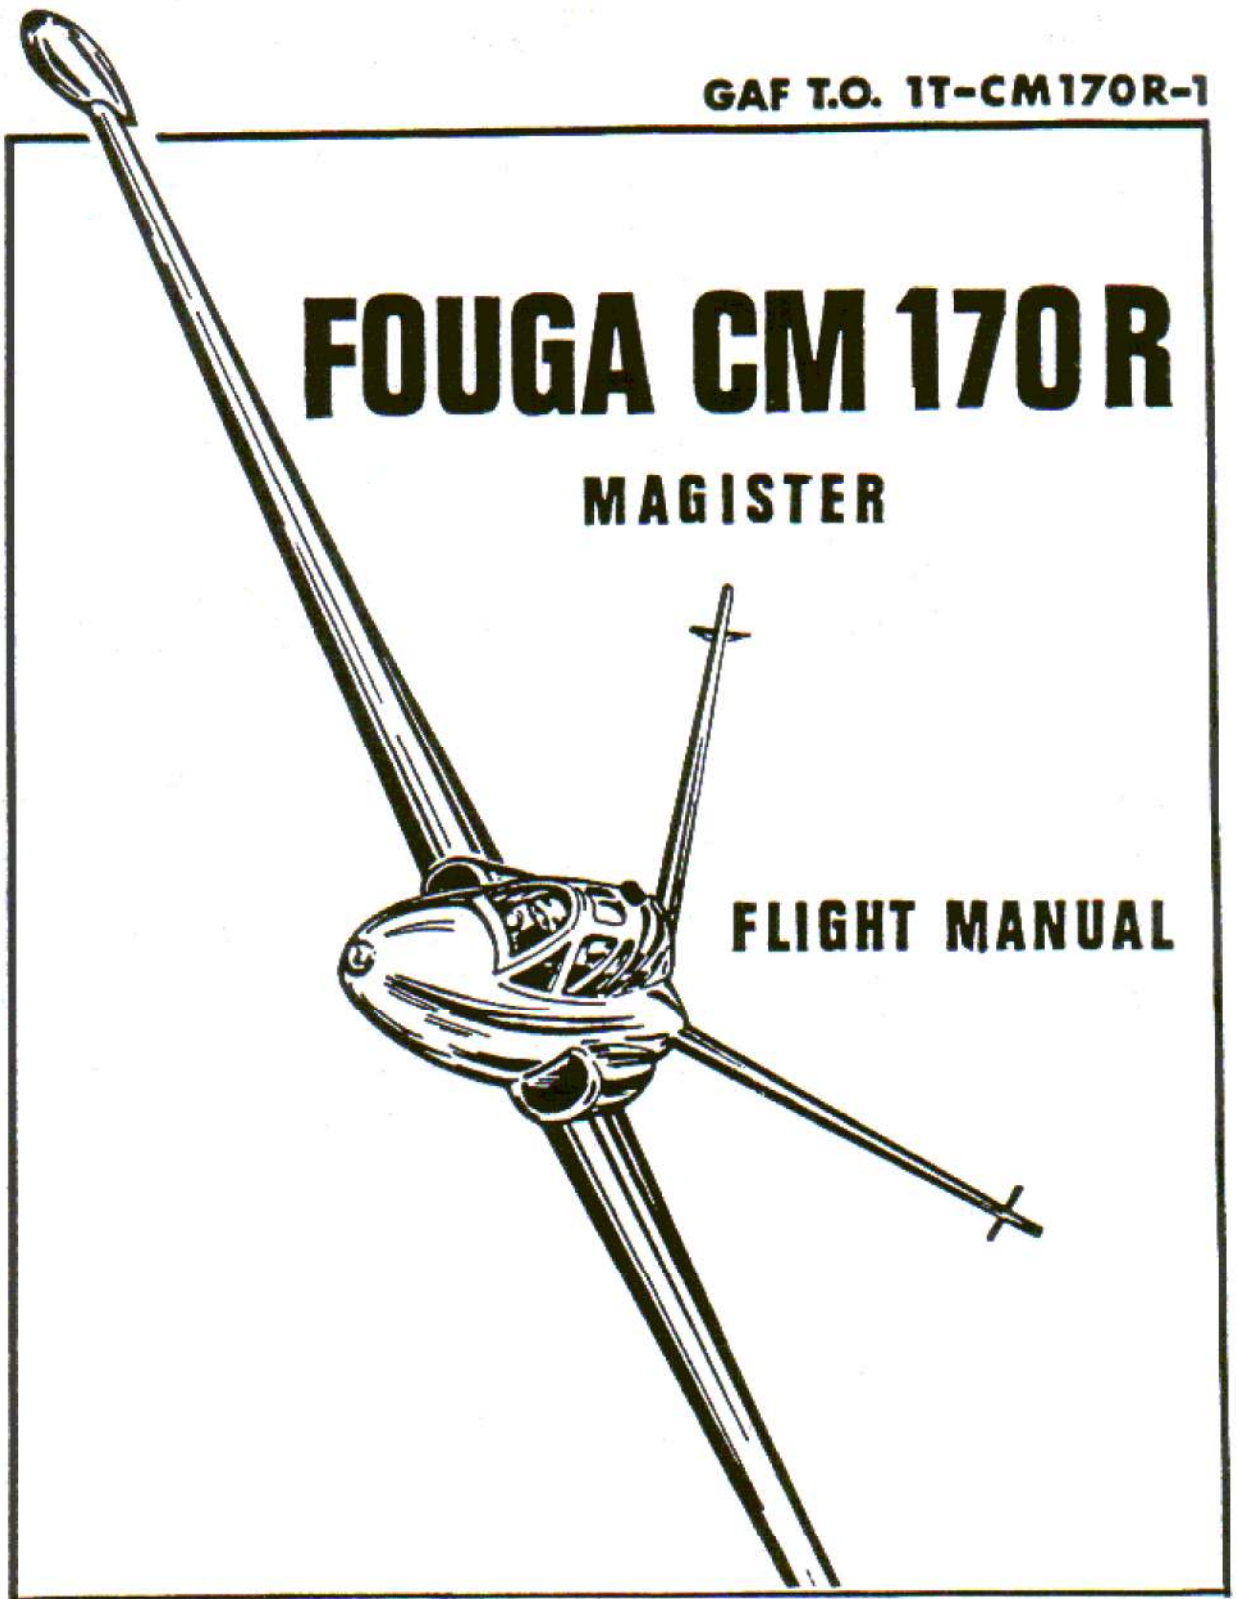

GAF T.O. 1T-CM170R-1

# FOUGA CM 170 R

MAGISTER

FLIGHT MANUAL

1 January 1966